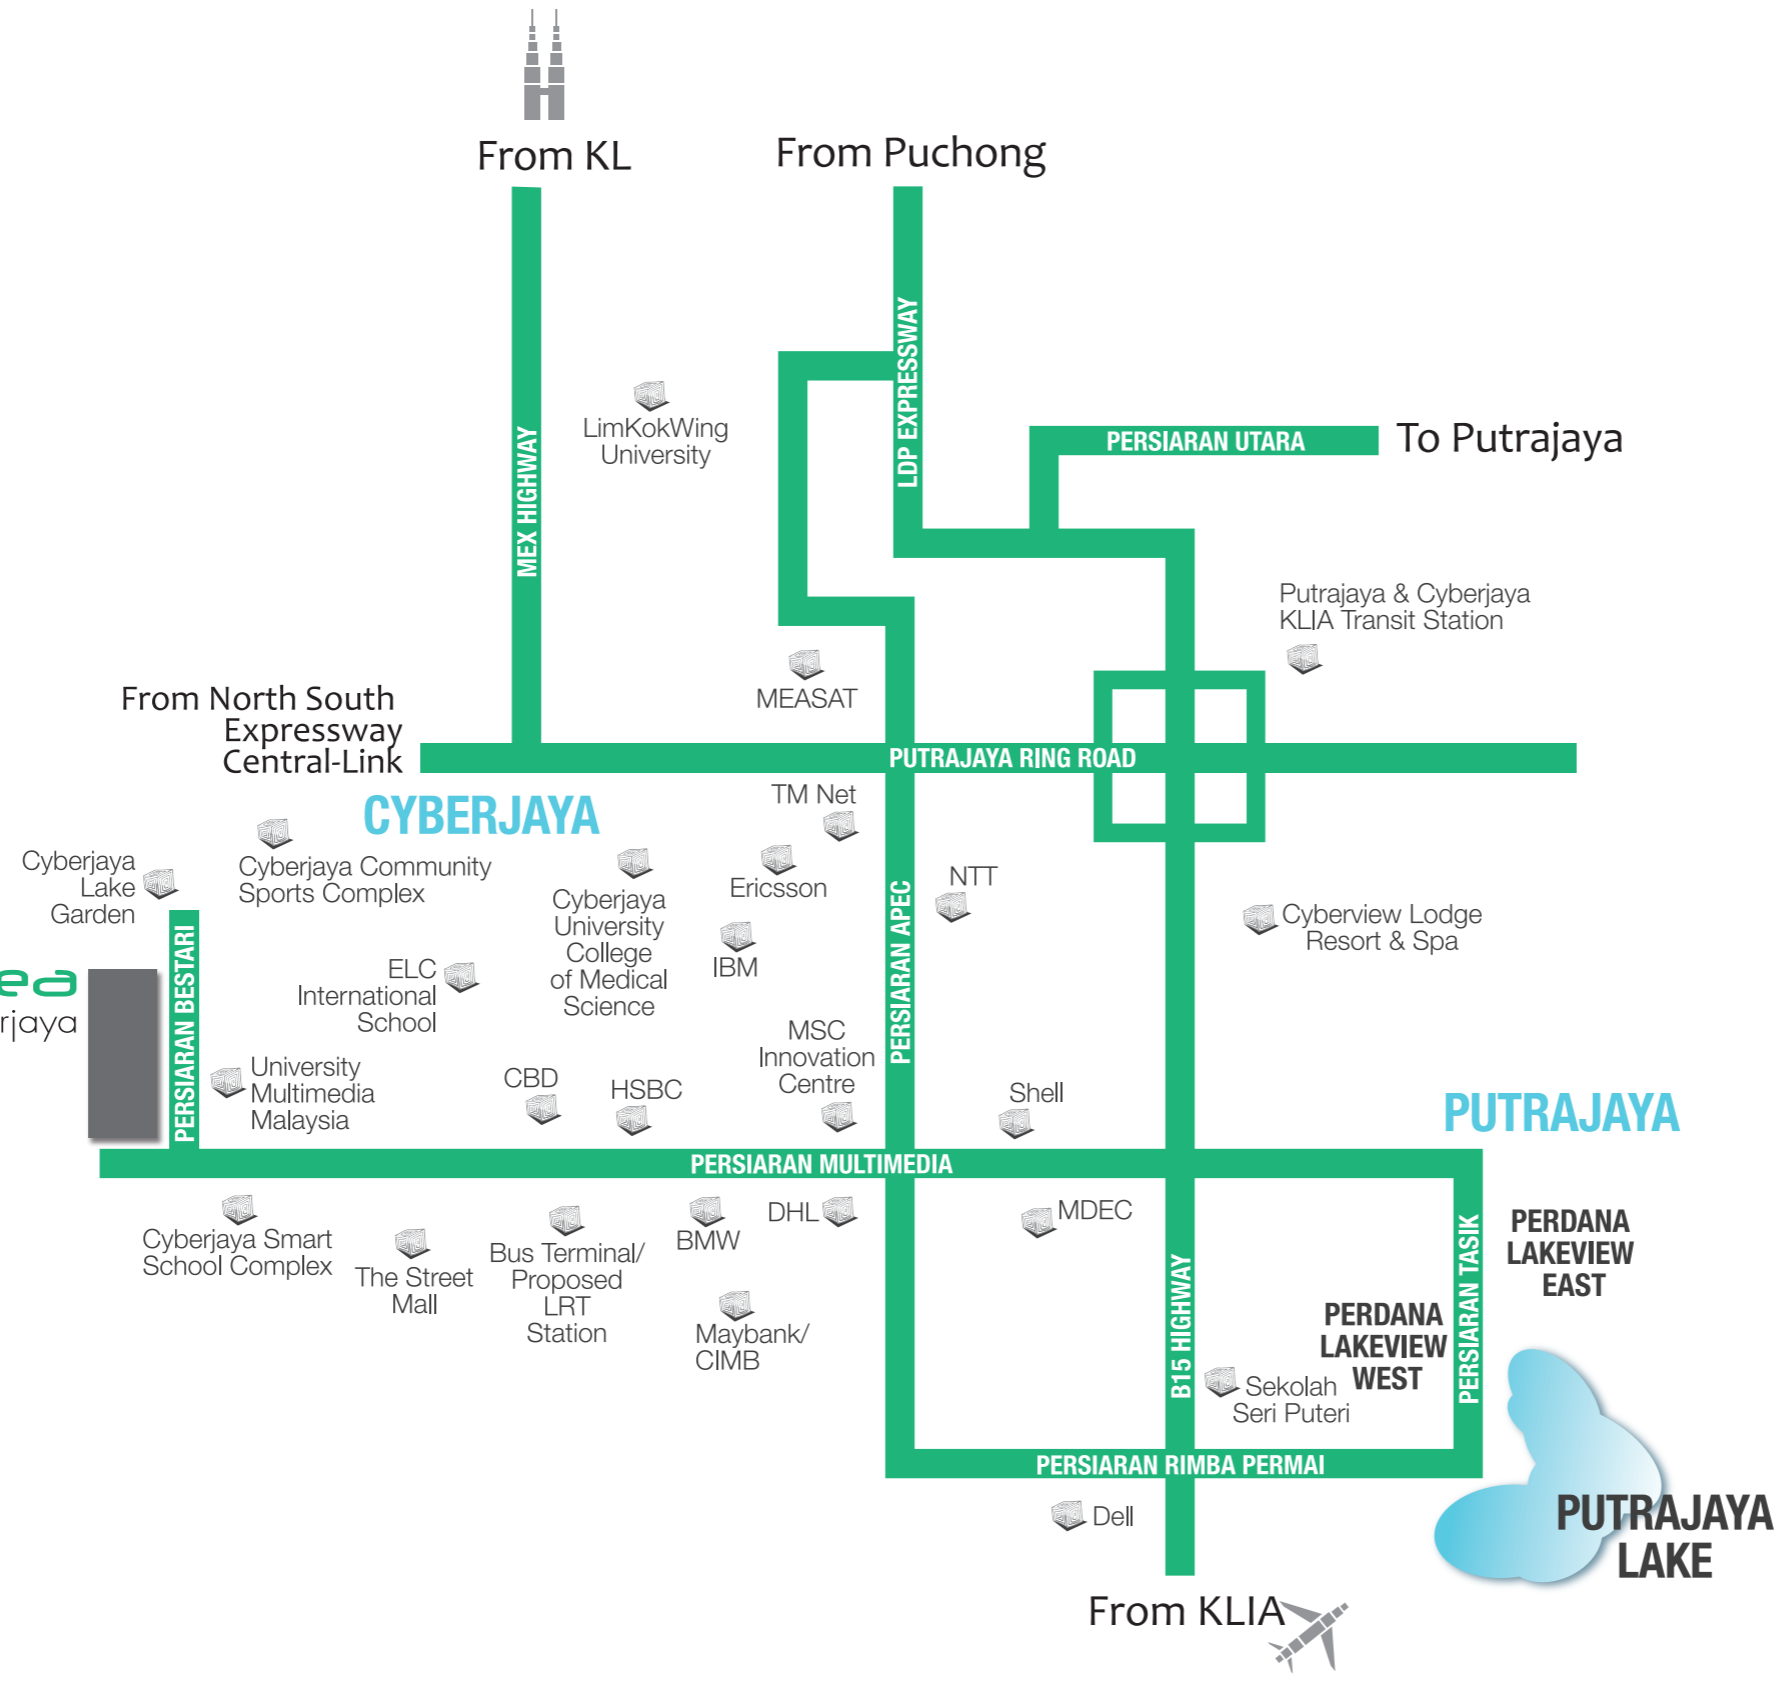

Pan'gæa
@ cyberjaya

TRAVELLING DISTANCE:

34km	>>	KLCC
17km	>>	Puchong
29km	>>	Petaling Jaya
28km	>>	KLIA